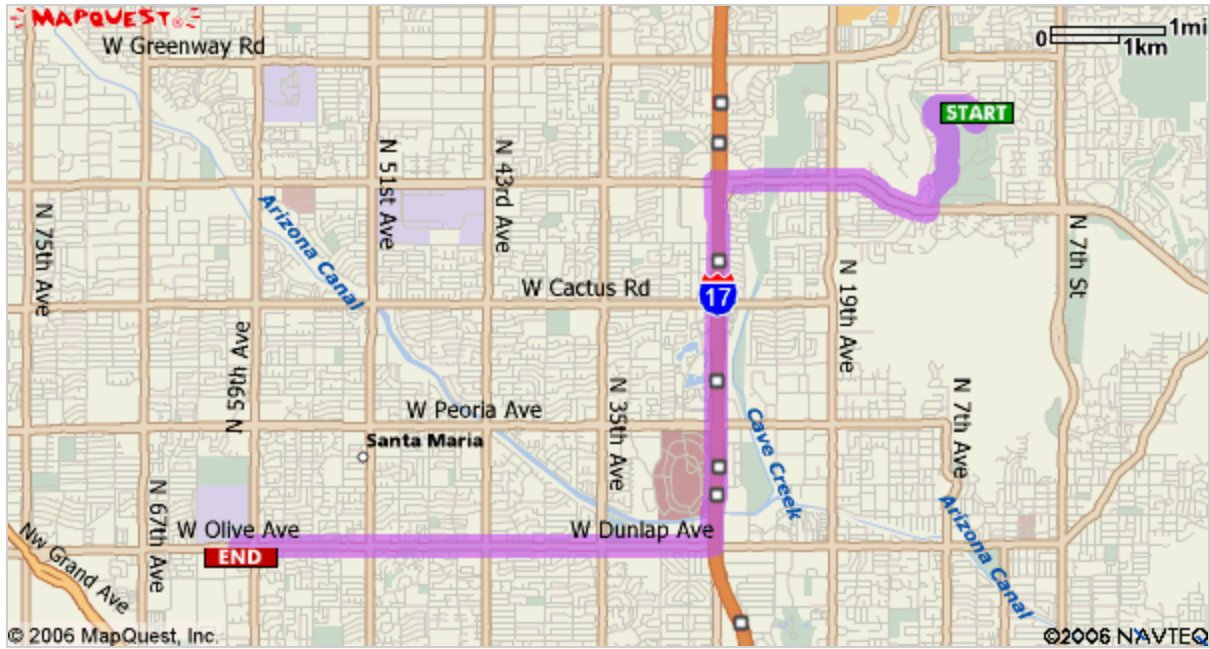

**Start:** 151 W Moon Valley Dr  
Phoenix, AZ 85023-6264, US

**End:** Glendale Community College:  
623-845-3000  
6000 W Olive Ave, Glendale, AZ  
85302, US

**Notes:**

WE KNOW HOTELS INSIDE AND OUT.®

**Find Deals** in your  
Favorite Cities! GO!

**hotels.com**

Directions	Distance
<b>Total Est. Time:</b> 20 minutes <b>Total Est. Distance:</b> 10.38 miles	
<b>1:</b> Start out going SOUTH on W MOON VALLEY DR toward W BALTUSROL CIR.	1.2 miles
<b>2:</b> Turn LEFT onto N CORAL GABLES DR.	0.1 miles
<b>3:</b> Turn RIGHT onto W THUNDERBIRD RD.	1.9 miles
<b>4:</b> Merge onto I-17 S via the ramp on the LEFT.	2.5 miles
<b>5:</b> Take EXIT 207 toward DUNLAP AVE.	0.1 miles
<b>6:</b> Stay STRAIGHT to go onto N BLACK CANYON HWY.	0.2 miles
<b>7:</b> Turn RIGHT onto W DUNLAP AVE.	1.9 miles
<b>8:</b> W DUNLAP AVE becomes W OLIVE AVE.	2.1 miles
<b>9:</b> End at <b>Glendale Community College:</b> 6000 W Olive Ave, Glendale, AZ 85302, US	
<b>Total Est. Time:</b> 20 minutes <b>Total Est. Distance:</b> 10.38 miles	

Tylenol GoTabs. Fast pain relief for people on the go.

**Start:**  
**151 W Moon Valley Dr**  
Phoenix, AZ 85023-6264, US

**End:**  
**Glendale Community College:**  
623-845-3000  
6000 W Olive Ave, Glendale, AZ 85302,  
US