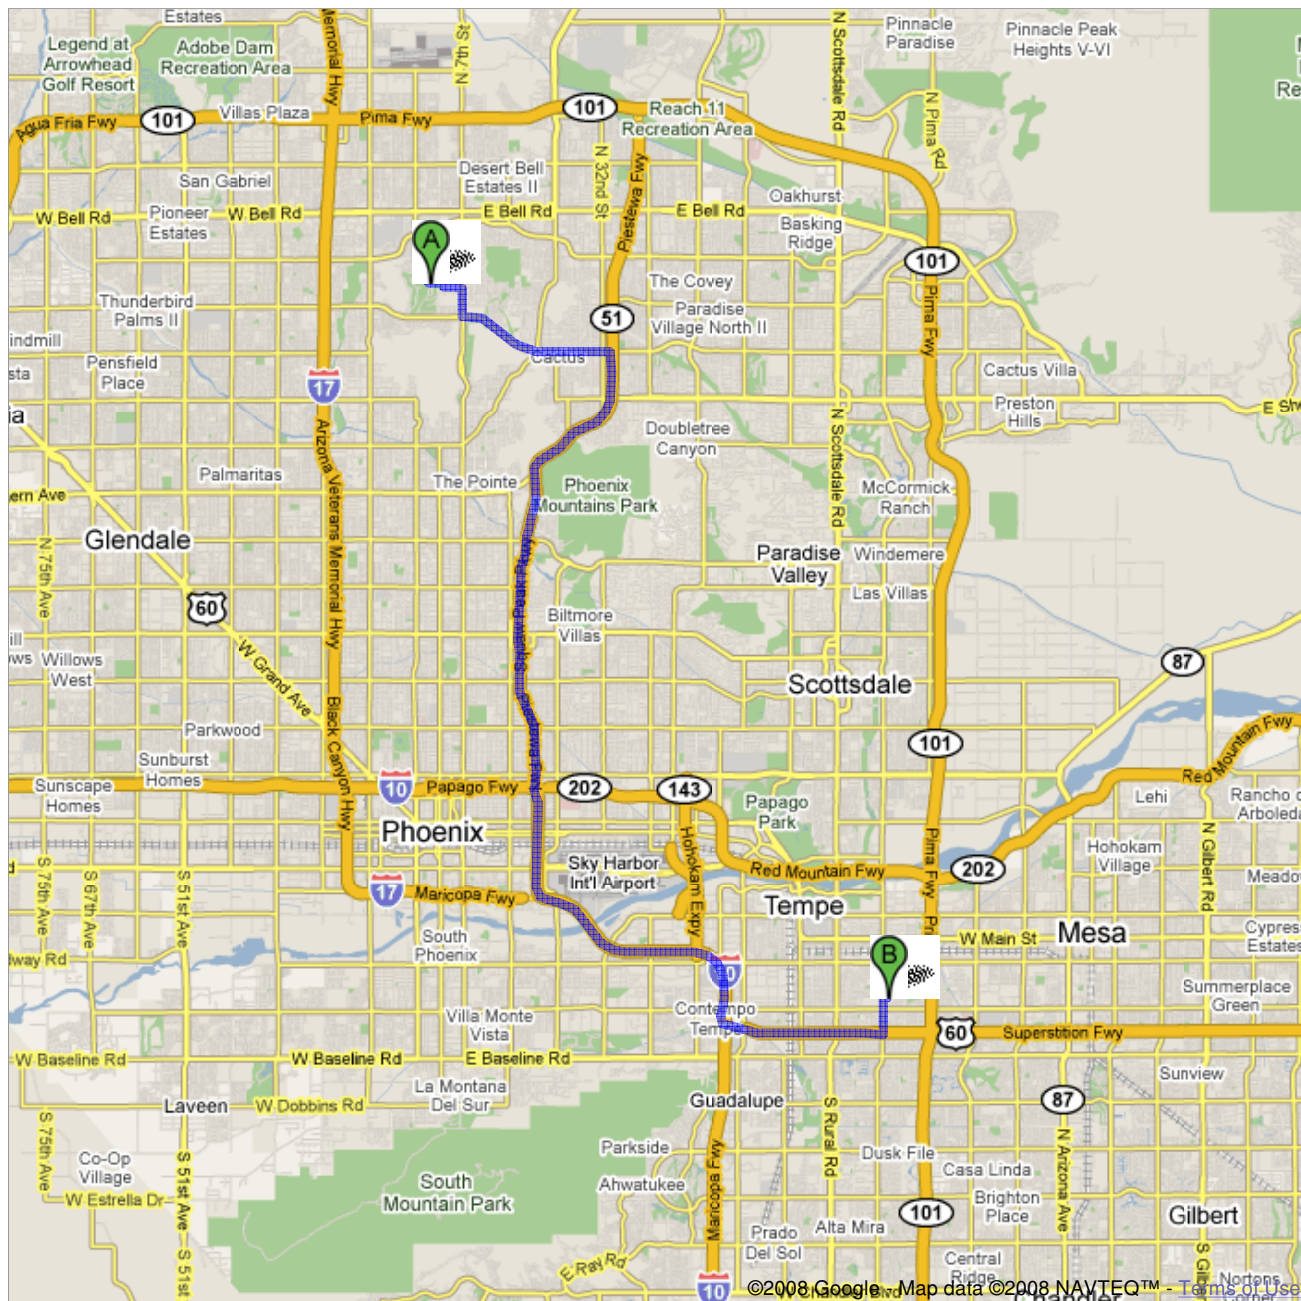

Directions to 1830 E Del Rio Dr, Tempe, AZ 85282  
**27.4 mi** – about **38 mins** – up to 1 hour 10 mins in traffic

**Save trees. Go green!**  
Download Google Maps on your phone at [google.com/gmm](http://google.com/gmm)

**151 W Moon Valley Dr  
Phoenix, AZ 85023**

	1. Head <b>east</b> on <b>W Moon Valley Dr</b> toward <b>N Hana Maui Dr</b> About 1 min	go 0.3 mi total 0.3 mi
➔	2. Turn <b>right</b> at <b>N Medinan Dr</b>	go 433 ft total 0.4 mi
⬅	3. Turn <b>left</b> at <b>E Winged Foot Rd</b> About 2 mins	go 0.4 mi total 0.8 mi
➔	4. Turn <b>right</b> at <b>N 7th St</b> About 2 mins	go 0.6 mi total 1.4 mi
⬅	5. Turn <b>left</b> at <b>E Thunderbird Rd</b> About 3 mins	go 1.8 mi total 3.2 mi
	6. Continue on <b>E Cactus Rd</b> About 4 mins	go 1.6 mi total 4.7 mi
	7. Take the ramp onto <b>AZ-51 S</b> About 11 mins	go 10.0 mi total 14.8 mi
	8. Take the exit onto <b>I-10 E</b> About 9 mins	go 7.8 mi total 22.5 mi
	9. Take exit <b>154</b> to merge onto <b>US-60 E</b> toward <b>Mesa-Globe</b> About 4 mins	go 3.7 mi total 26.2 mi
	10. Take exit <b>175</b> for <b>McClintock Dr</b> About 1 min	go 0.4 mi total 26.6 mi
⬅	11. Turn <b>left</b> at <b>S McClintock Dr</b> About 3 mins	go 0.8 mi total 27.3 mi
➔	12. Turn <b>right</b> at <b>E Del Rio Dr</b>	go 472 ft total 27.4 mi

**1830 E Del Rio Dr  
Tempe, AZ 85282**

These directions are for planning purposes only. You may find that construction projects, traffic, weather, or other events may cause conditions to differ from the map results, and you should plan your route accordingly. You must obey all signs or notices regarding your route.

Map data ©2008 NAVTEQ™, Sanborn