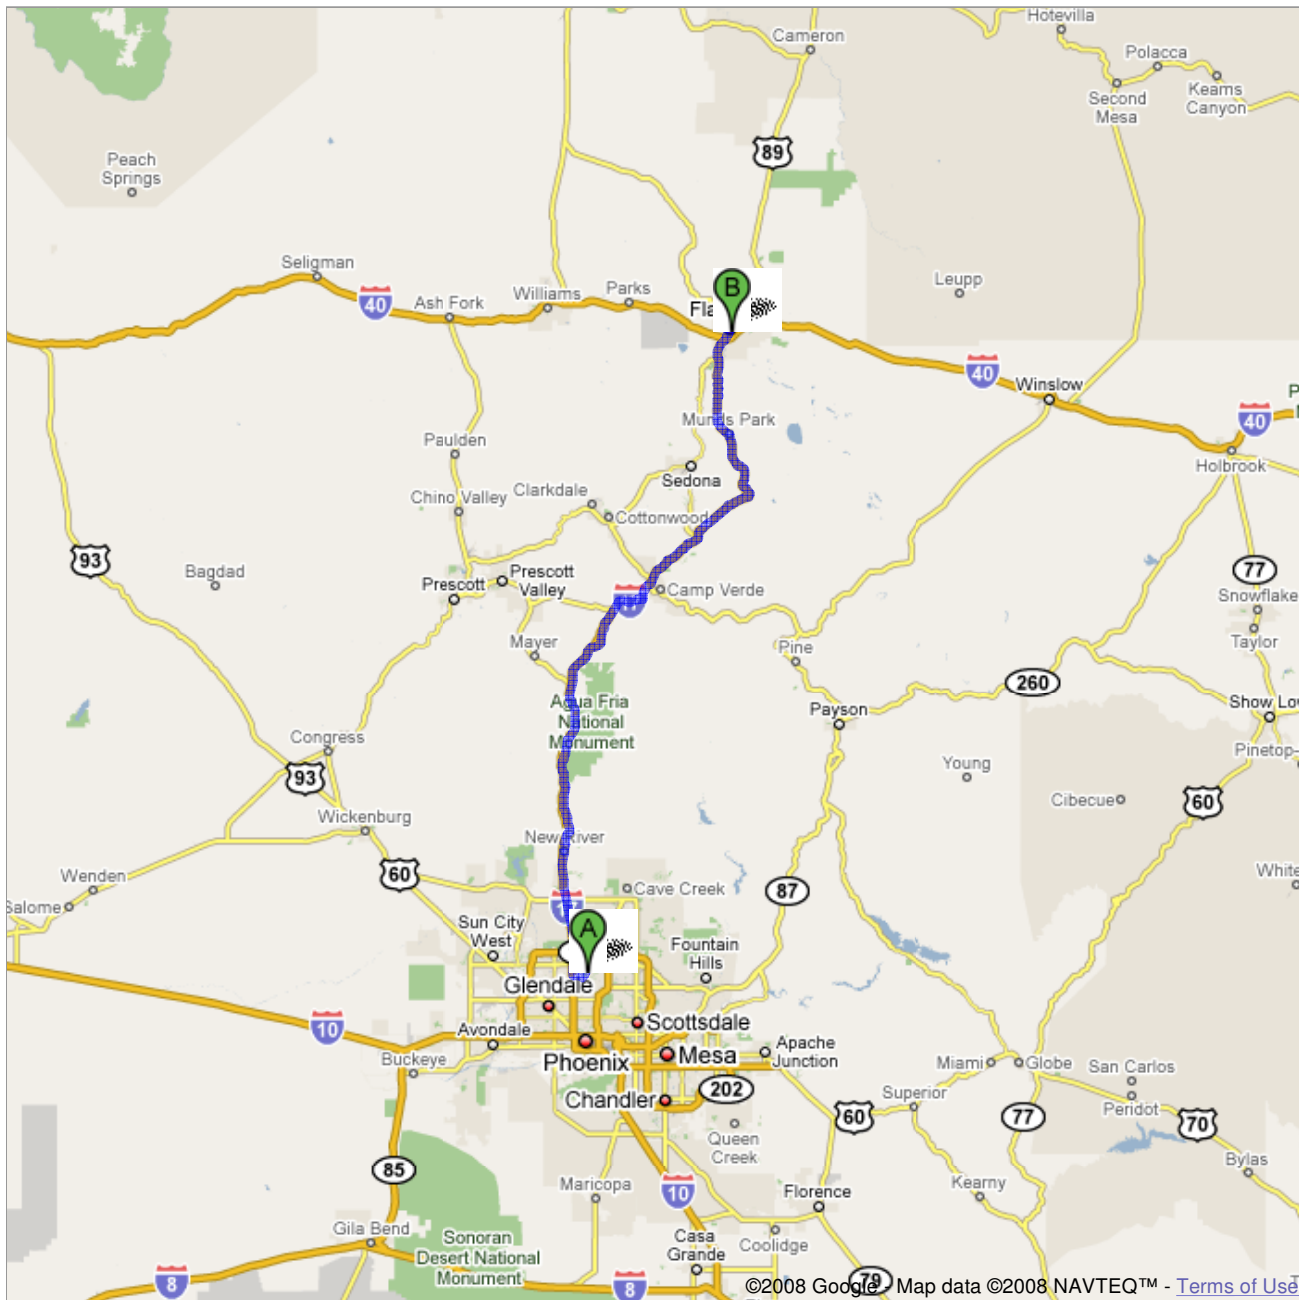

Directions to S San Francisco St & E Franklin Ave, Flagstaff, AZ 86001
134 mi – about 2 hours 2 mins

Save trees. Go green!
Download Google Maps on your phone at google.com/gmm

**151 W Moon Valley Dr
Phoenix, AZ 85023**

-
- | | |
|-------------------------------------------------------------------------------------------------|---------------------------|
| 1. Head west on W Moon Valley Dr toward W Baltusrol Circle
About 4 mins | go 1.2 mi
total 1.2 mi |
| ← 2. Turn left at N Coral Gables Dr | go 0.2 mi
total 1.4 mi |
| → 3. Turn right at W Thunderbird Rd
About 4 mins | go 1.8 mi
total 3.2 mi |
| → 4. Turn right to merge onto I-17 N
About 1 hour 50 mins | go 129 mi
total 132 mi |
| 5. Take exit 341 for McConnell Dr | go 0.2 mi
total 133 mi |
| → 6. Turn right at McConnell Dr
About 1 min | go 0.5 mi
total 133 mi |
| ← 7. Turn left at S San Francisco St
About 2 mins | go 0.7 mi
total 134 mi |

**S San Francisco St & E Franklin Ave
Flagstaff, AZ 86001**

These directions are for planning purposes only. You may find that construction projects, traffic, weather, or other events may cause conditions to differ from the map results, and you should plan your route accordingly. You must obey all signs or notices regarding your route.

Map data ©2008 NAVTEQ™