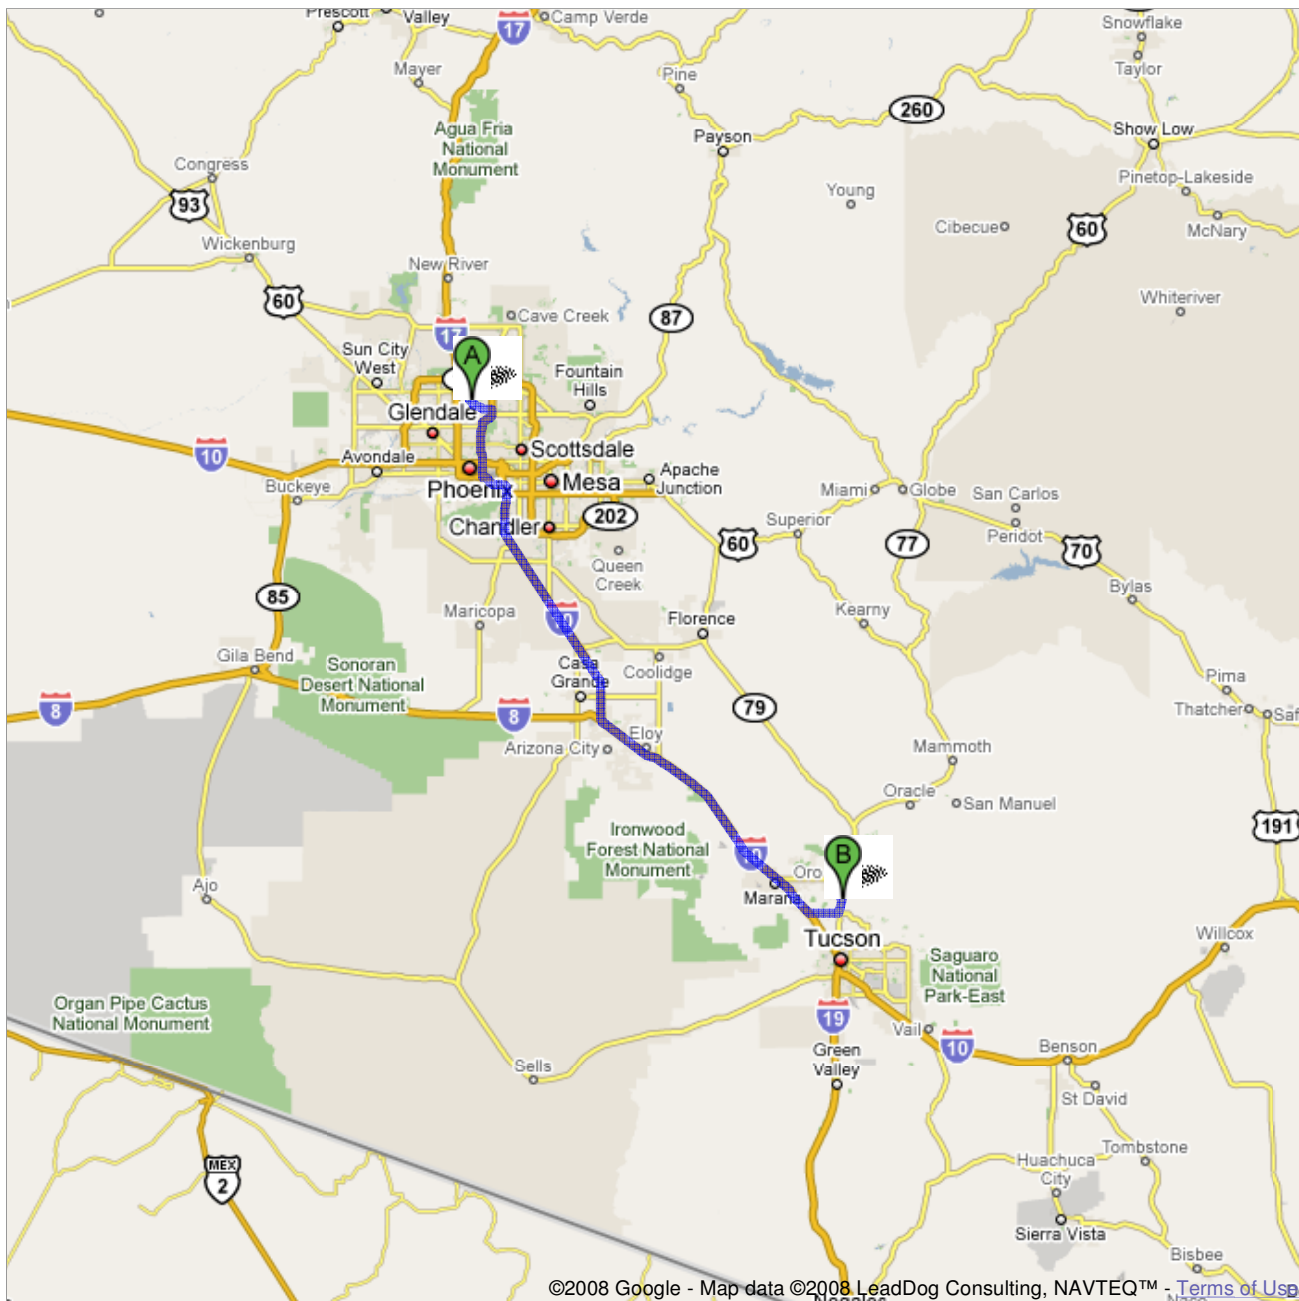

Directions to 23 W Calle Concordia, Tucson, AZ 85737
125 mi – about **2 hours 7 mins** – up to 2 hours 40 mins in traffic

Save trees. Go green!
Download Google Maps on your phone at google.com/gmm

**151 W Moon Valley Dr
Phoenix, AZ 85023**

- | | | |
|---|--|-----------------------------|
| | 1. Head east on W Moon Valley Dr toward N Hana Maui Dr
About 1 min | go 0.3 mi
total 0.3 mi |
| ➔ | 2. Turn right at N Medinan Dr | go 433 ft
total 0.4 mi |
| ⬅ | 3. Turn left at E Winged Foot Rd
About 2 mins | go 0.4 mi
total 0.8 mi |
| ➔ | 4. Turn right at N 7th St
About 2 mins | go 0.6 mi
total 1.4 mi |
| ⬅ | 5. Turn left at E Thunderbird Rd
About 3 mins | go 1.8 mi
total 3.2 mi |
| | 6. Continue on E Cactus Rd
About 4 mins | go 1.6 mi
total 4.7 mi |
| | 7. Take the ramp onto AZ-51 S
About 11 mins | go 10.0 mi
total 14.8 mi |
| | 8. Take the exit onto I-10 E
About 1 hour 27 mins | go 102 mi
total 117 mi |
| | 9. Take exit 248 for Ina Rd
About 1 min | go 0.3 mi
total 117 mi |
| ⬅ | 10. Turn left at W Ina Rd
About 10 mins | go 5.3 mi
total 122 mi |
| ⬅ | 11. Turn left at N Oracle Rd
About 4 mins | go 2.6 mi
total 125 mi |
| ⬅ | 12. Turn left at E Calle Concordia
About 2 mins | go 0.2 mi
total 125 mi |

**23 W Calle Concordia
Tucson, AZ 85737**

These directions are for planning purposes only. You may find that construction projects, traffic, weather, or other events may cause conditions to differ from the map results, and you should plan your route accordingly. You must obey all signs or notices regarding your route.

Map data ©2008 LeadDog Consulting, NAVTEQ™, Sanborn