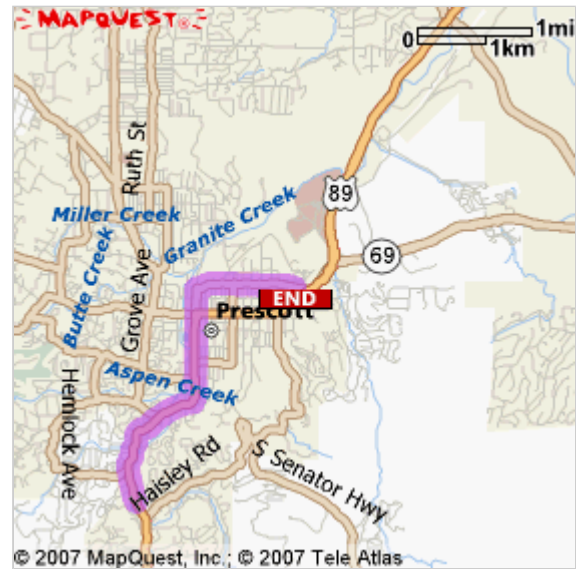

Find Deals in your
Favorite Cities! 

hotels.com 

Directions

Distance

Total Est. Time: 6 minutes **Total Est. Distance:** 2.93 miles

	1: Start out going NORTH on WHITE SPAR RD / AZ-89 toward PETERSON LN. Continue to follow AZ-89.	2.0 miles
---	--	-----------

	2: Turn RIGHT onto W SHELDON ST / AZ-89.	0.8 miles
--	---	-----------

	3: End at Yavapai College: 1100 E Sheldon St, Prescott, AZ 86301, US
---	---

Total Est. Time: 6 minutes **Total Est. Distance:** 2.93 miles

Tylenol GoTabs. Fast pain relief for people on the go.

Start:
Comfort Inn: 928-778-5770
1290 White Spar Rd, Prescott, AZ 86303,
US

End:
Yavapai College: 928-445-7300
1100 E Sheldon St, Prescott, AZ 86301,
US