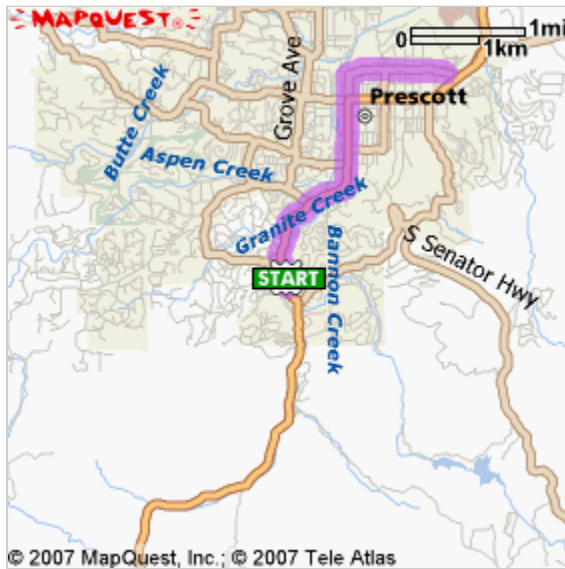

Find Deals in your
Favorite Cities! 

hotels.com 

Directions

Distance

Total Est. Time: 6 minutes **Total Est. Distance:** 2.93 miles

	1: Start out going NORTH on WHITE SPAR RD / AZ-89 toward PETERSON LN. Continue to follow AZ-89.	2.0 miles
---	--	-----------

	2: Turn RIGHT onto W SHELDON ST / AZ-89.	0.8 miles
--	---	-----------

	3: End at Yavapai College: 1100 E Sheldon St, Prescott, AZ 86301, US
---	---

Total Est. Time: 6 minutes **Total Est. Distance:** 2.93 miles

Tylenol GoTabs. Fast pain relief for people on the go.

Start:
Comfort Inn: 928-778-5770
1290 White Spar Rd, Prescott, AZ 86303,
US

End:
Yavapai College: 928-445-7300
1100 E Sheldon St, Prescott, AZ 86301,
US