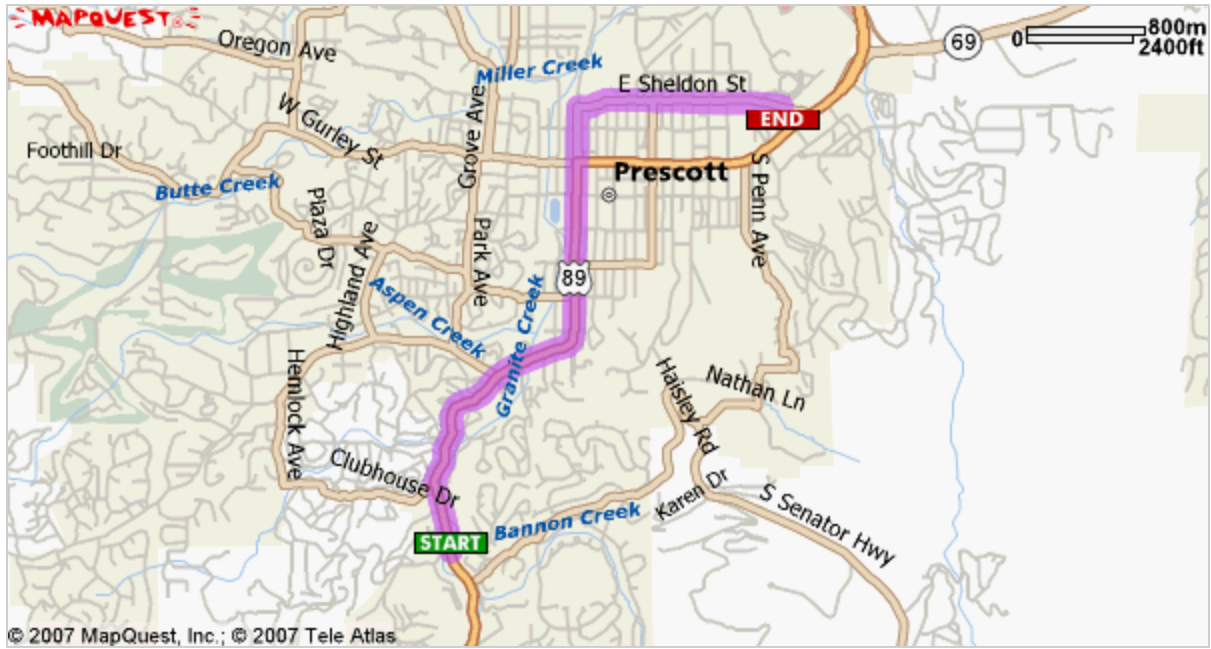

Find Deals in your
Favorite Cities! 

hotels.com 

Directions

Distance

Total Est. Time: 6 minutes **Total Est. Distance:** 2.93 miles

	1: Start out going NORTH on WHITE SPAR RD / AZ-89 toward PETERSON LN. Continue to follow AZ-89.	2.0 miles
---	--	-----------

	2: Turn RIGHT onto W SHELDON ST / AZ-89.	0.8 miles
--	---	-----------

	3: End at Yavapai College: 1100 E Sheldon St, Prescott, AZ 86301, US
---	---

Total Est. Time: 6 minutes **Total Est. Distance:** 2.93 miles

Tylenol GoTabs. Fast pain relief for people on the go.

Start:
Comfort Inn: 928-778-5770
1290 White Spar Rd, Prescott, AZ 86303,
US

End:
Yavapai College: 928-445-7300
1100 E Sheldon St, Prescott, AZ 86301,
US