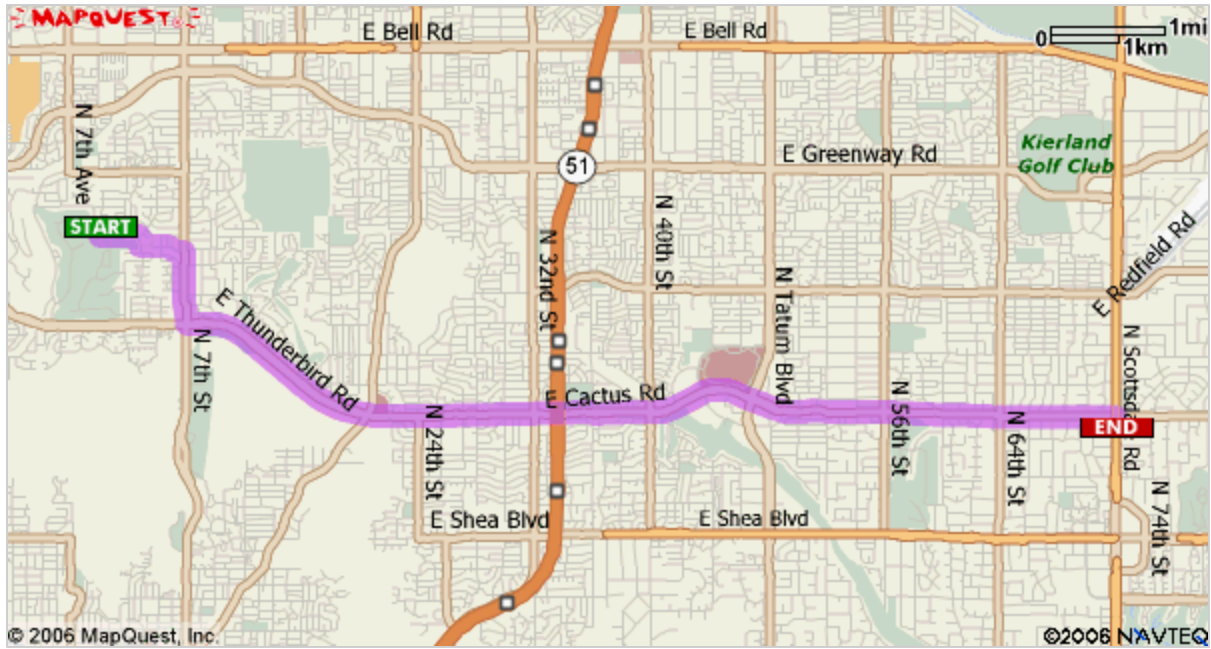

Start: 151 W Moon Valley Dr
Phoenix, AZ 85023-6264, US

End: 7202 E Cactus Rd
Scottsdale, AZ 85260-5402, US

Notes:

Directions

Distance

Total Est. Time: 20 minutes **Total Est. Distance:** 9.72 miles

- | | | |
|---|---|------------|
|  | 1: Start out going EAST on W MOON VALLEY DR toward N HANA MAUI DR. | 0.3 miles |
|  | 2: Turn RIGHT onto N MEDINAN DR. | <0.1 miles |
|  | 3: Turn LEFT onto E WINGED FOOT RD. | 0.3 miles |
|  | 4: Turn RIGHT onto N 7TH ST. | 0.5 miles |
|  | 5: Turn LEFT onto E THUNDERBIRD RD. | 1.7 miles |
|  | 6: Stay STRAIGHT to go onto E CACTUS RD. | 6.5 miles |
|  | 7: End at 7202 E Cactus Rd
Scottsdale, AZ 85260-5402, US | |

Total Est. Time: 20 minutes **Total Est. Distance:** 9.72 miles

Tylenol GoTabs. Fast pain relief for people on the go.

Start:
151 W Moon Valley Dr
Phoenix, AZ 85023-6264, US

End:
7202 E Cactus Rd
Scottsdale, AZ 85260-5402, US